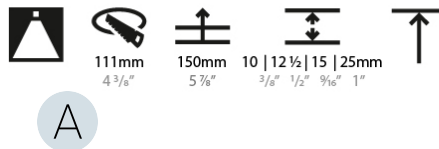

GENERAL

Series: Bioniq
Subseries: Bioniq Round Deep
Brand: Prolicht
Division: Architectural
Mounting Type: Trimless
Mounting Location: Ceiling
Subcategory: Downlight

PHYSICAL

Shape: Round
Diameter (mm): 107
Diameter (in): 4 3/16
Height (mm): 130
Height (in): 5 1/8
Ceiling Thickness (mm): 10 / 12.5 / 15 / 25
Ceiling Thickness (in): 3/8 or 1/2 or 9/16 or 1
Min. Recessing Depth (mm): 150
Min. Recessing Depth (in): 5 7/8
Light Distribution: Downlight
Weight (kg): 0.646
Weight (lbs): 1.42
Fixture Finish: SSR / BKV / CWI / CRY / HAB / LAG / UFT / ITA / RUA / RUR / MIC / FTG / MYG / TWT / LOD / PUS / FRO / FUP / KIA / POP / BLS / SPG / MEY / GOH / GUM / CHC / COM / ABZ / JAG / OBR / MOS / ROR
Fixture Material: Aluminum Die Cast
Cut-out Measurements: Ø 111mm / 4 3/8"
Upon Request: Unique Ceiling Thickness

LED

Number of LEDs: 1
Color Temperature (°K): 2700 / 3000 / 3500 / 4000
Max. Delivered Lumen (lm): 876 / 909 / 955 / 974
Nominal Lumen (lm): 1304 / 1352 / 1421 / 1450
CRI: >90 CRI
Efficiency (%): 87.9 / 88.4 / 87.9
Lamp Life (hrs): 50000
Upon Request: RGB-W Tunable White Special Color Temperature Special LED

OPTICAL

Reflector°: 18 / 42 / 60
Optic°: Lens Pack - No Lens / Linear Spread Lens / Honeycomb / Spread Lens
Upon Request: Special Beam Angles

RATINGS AND CERTIFICATIONS

382, F 416-247-9319, www.zaneen.com
 Certified by Intertek for North American Standards at the end of the existing Model #. For assistance on 'custom' specifications, contact zteam@zaneen.com.
 In a constant effort to supply the best product, we reserve the right to change specifications or materials without notice. The most recent specification sheets are found at zaneen.com
 IP rating: IP20